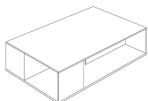

■ T140V00

■ T140V41

■ T140VX1

■ T140VM1

■ T140VH3

■ T140VM4

SCHEMATICS

SQUARE CORNER

60cm x 60cm H 42cm
23,62" x 23,62" H 16,54"

60cm x 60cm H 70cm
23,62" x 23,62" H 27,56"

SQUARE CENTRAL

100cm x 100cm H 34cm
39,37" x 39,37" H 13,39"

RECTANGULAR CENTRAL

85cm x 125cm H 34cm
33,46" x 49,21" H 13,39"