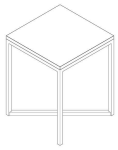

■ T111XM3

■ T111XM3

■ T111M00

■ T111M03

SCHEMATICS

SQUARE CORNER

40cm x 40cm H 50cm
15,75" x 15,75" H 19,69"

SQUARE CENTRAL

100cm x 100cm H 35cm
39,37" x 39,37" H 13,78"

RECTANGULAR CENTRAL

140cm x 70cm H 35cm
55,12" x 27,56" H 13,78"

FINISHINGS

Frame finishing

COFFEE

MATT COFFEE

Top finishing