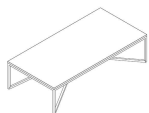

## SCHEMATICS

---

### SQUARE CORNER

40cm x 40cm H 50cm  
15,75" x 15,75" H 19,69"

### SQUARE CENTRAL

100cm x 100cm H 35cm  
39,37" x 39,37" H 13,78"

### RECTANGULAR CENTRAL

140cm x 70cm H 35cm  
55,12" x 27,56" H 13,78"