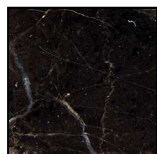

### Frame finishing

COFFEE

MATT COFFEE

### Top finishing

CALACATTA GOLD

DARK EMPERADOR